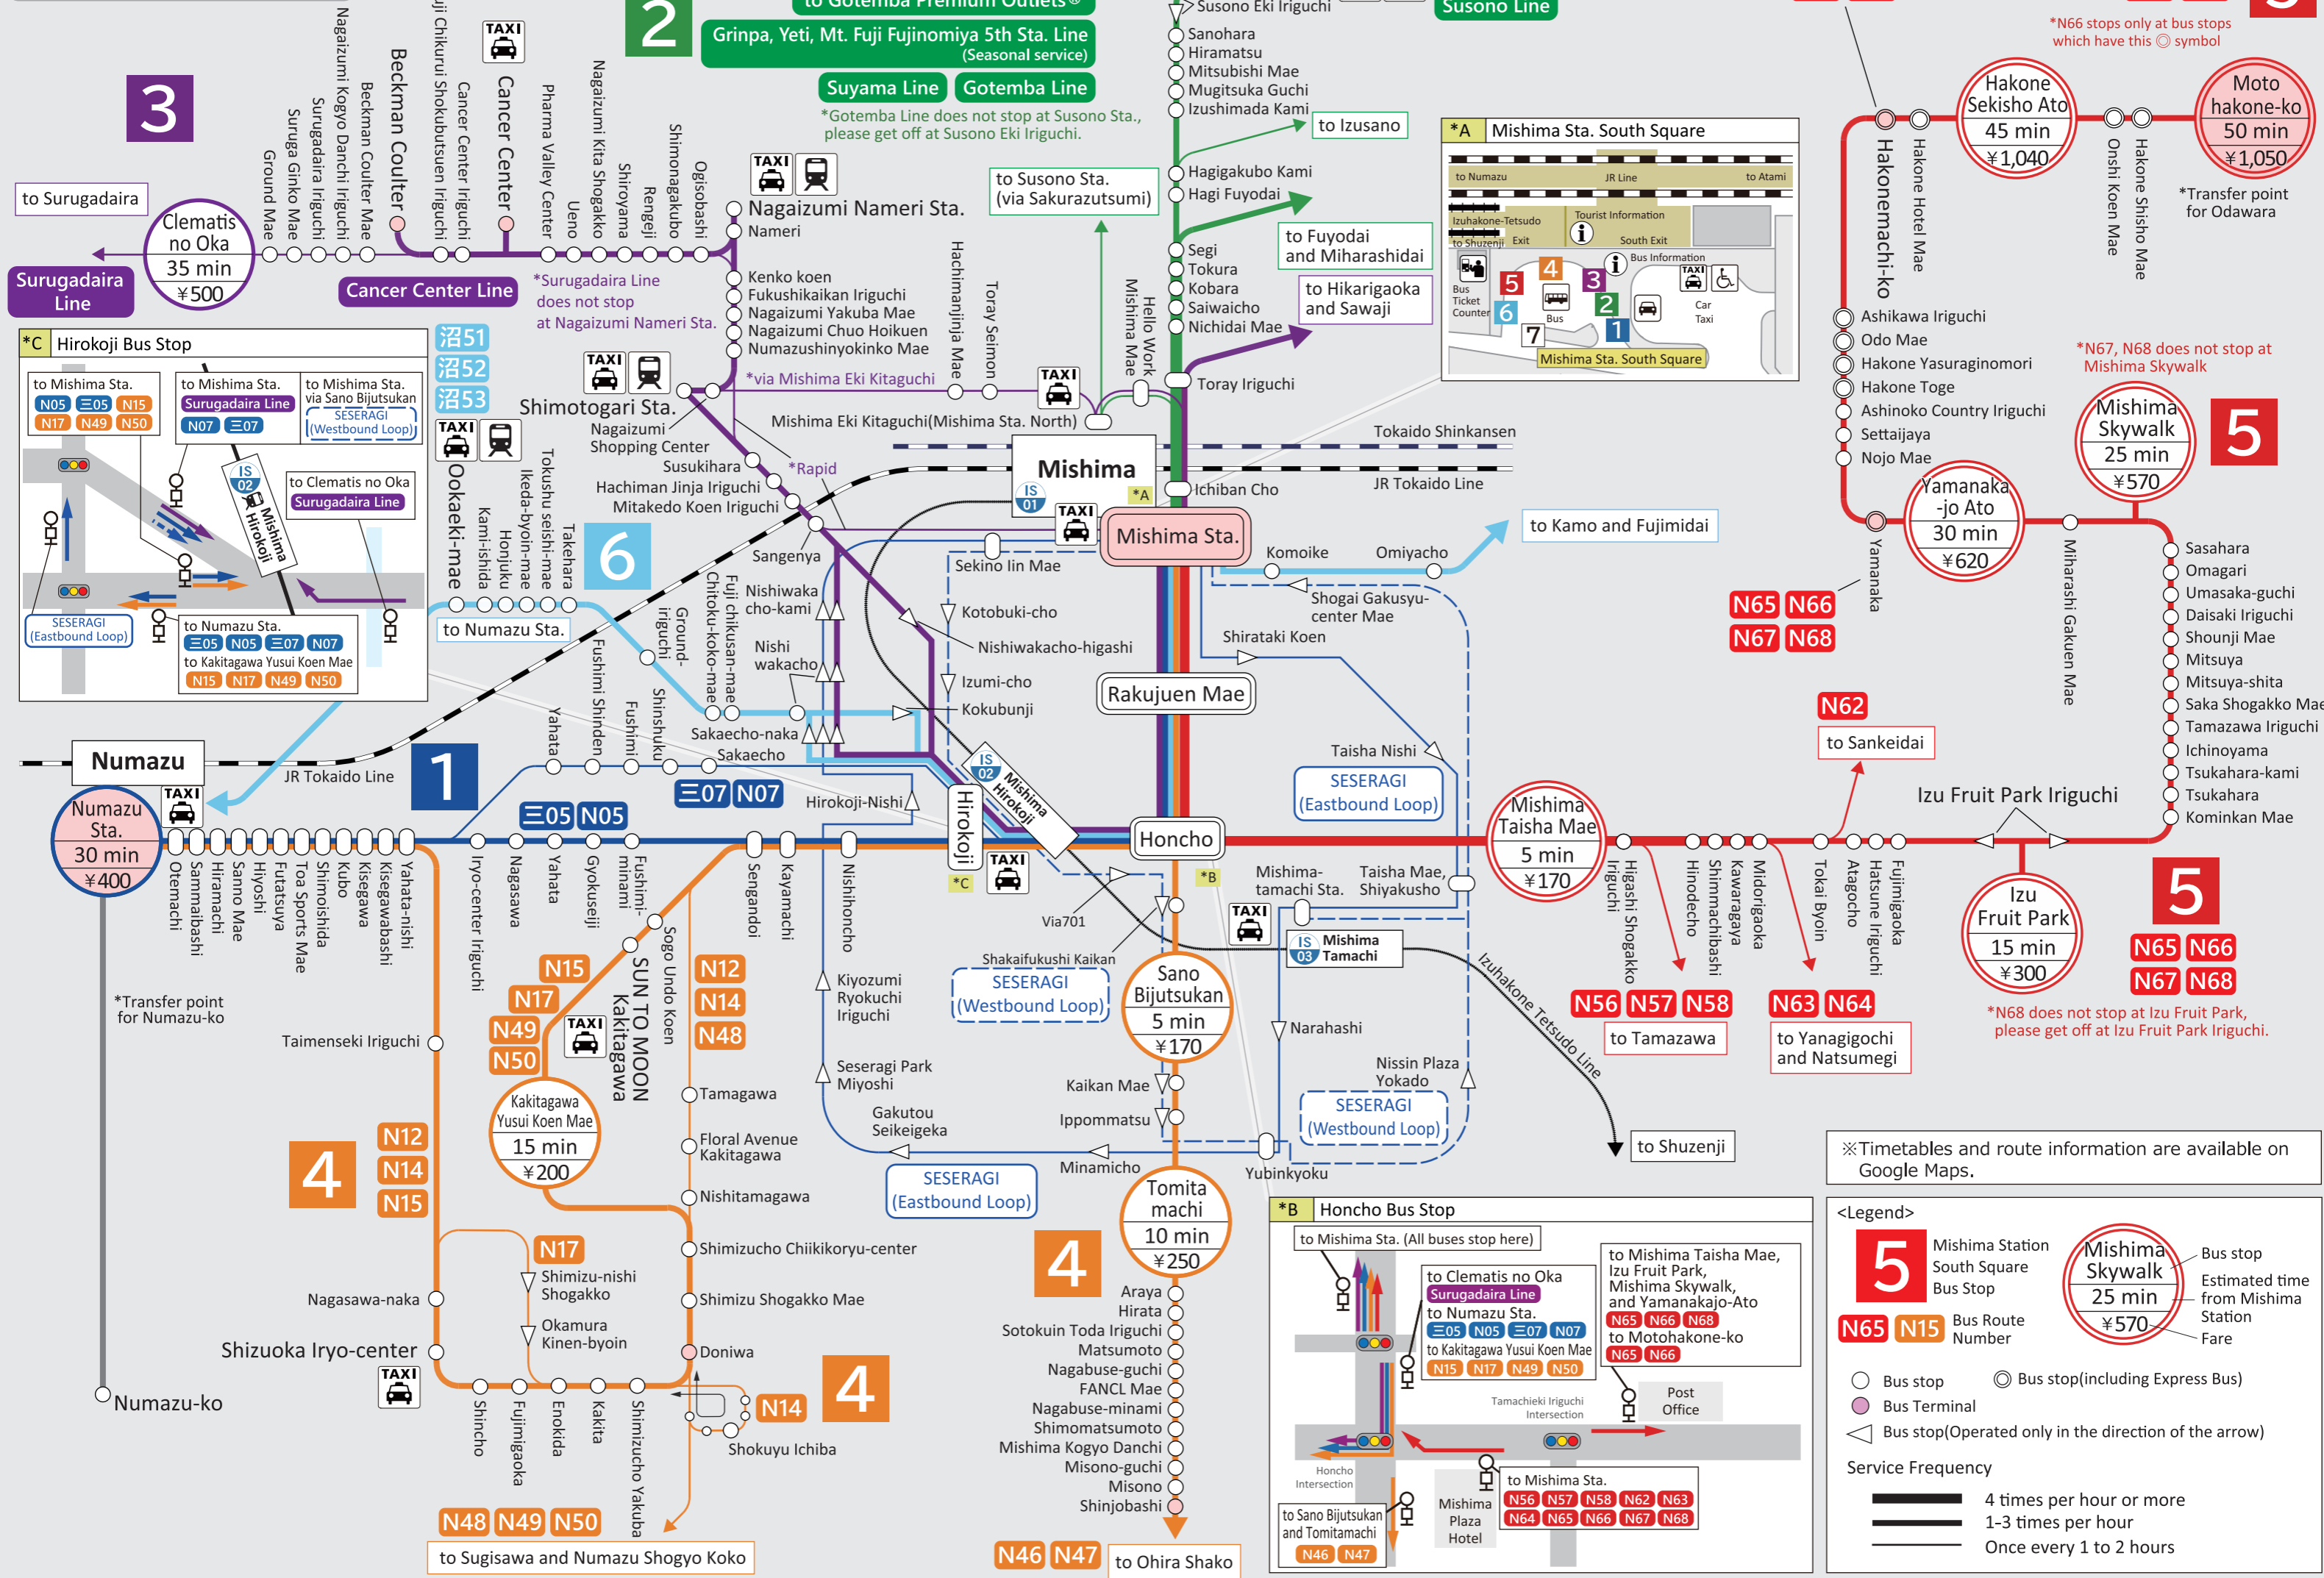

Bus Route Map

※Timetables and route information are available on Google Maps.

<Legend>

5 Mishima Station South Square Bus Stop

N65 N15 Bus Route Number

Mishima Skywalk 25 min Estimated time from Mishima Station

¥570 Fare

○ Bus stop

⊙ Bus stop (including Express Bus)

● Bus Terminal

◁ Bus stop (Operated only in the direction of the arrow)

Service Frequency

- Thick line: 4 times per hour or more
- Medium line: 1-3 times per hour
- Thin line: Once every 1 to 2 hours